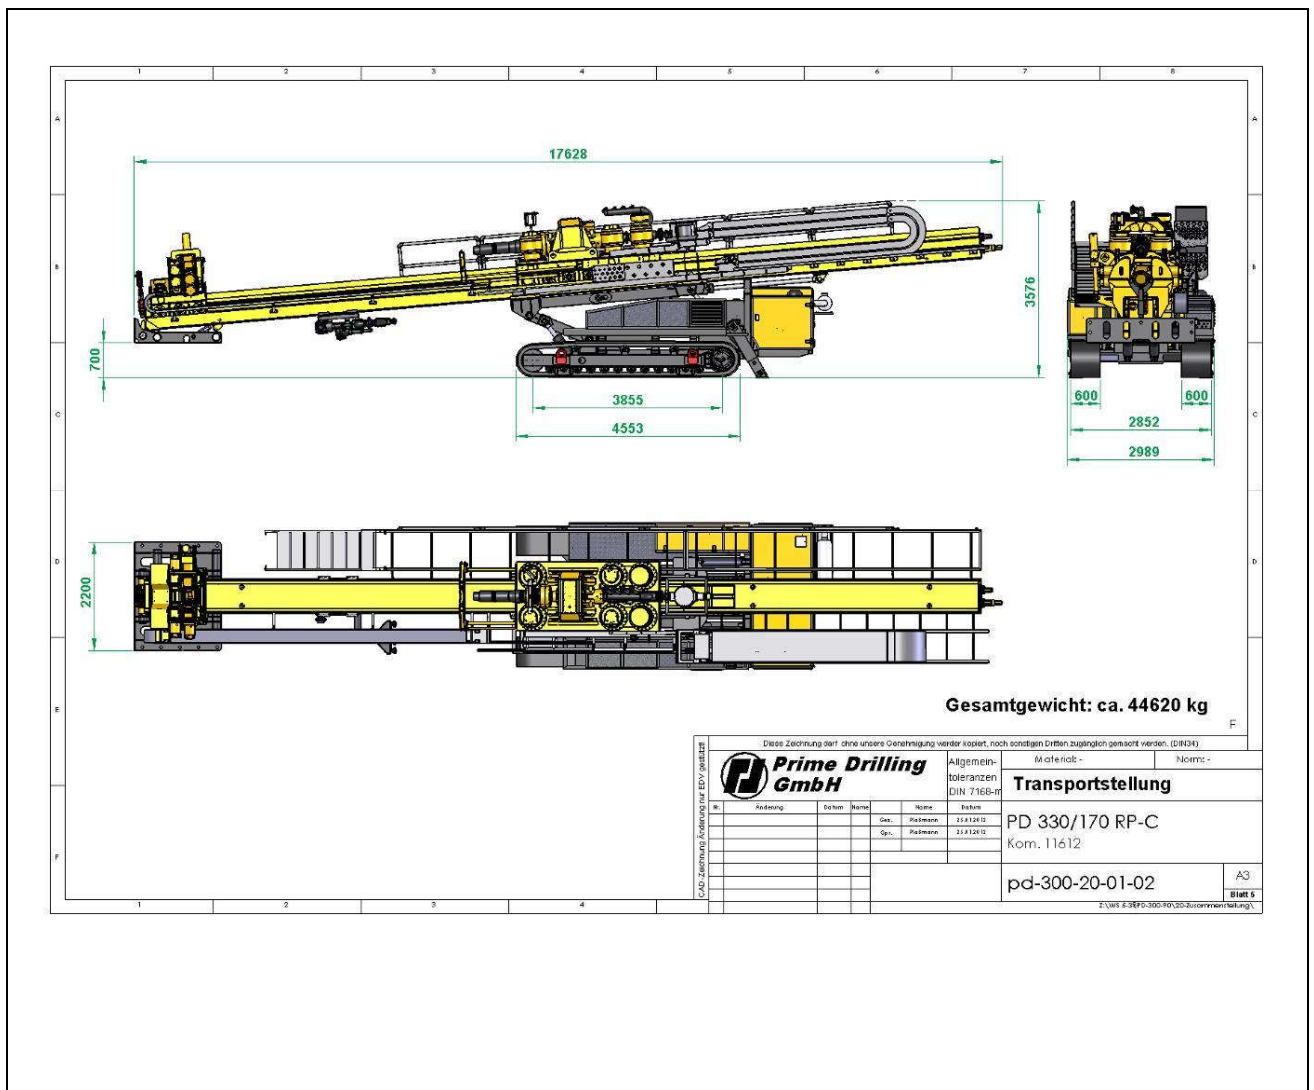

PD 330 / 170 RP

4.3 Dimensions

... for your success!