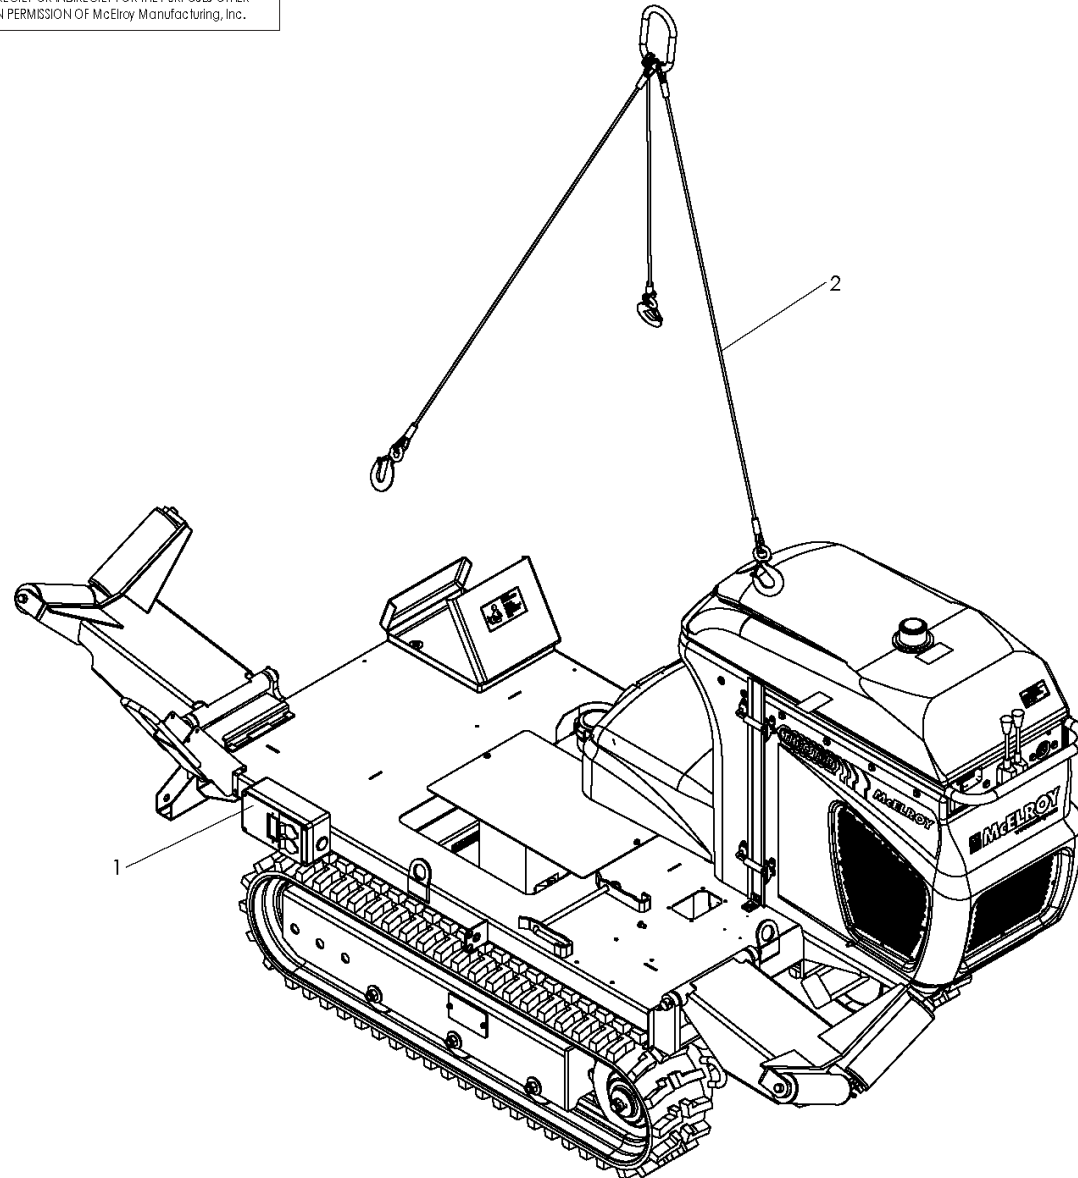

McElroy Manufacturing, Inc.
The leader by design.
Tulsa, Oklahoma U.S.A.

DRAWN: ARB   CHECK: SWB   APPRV'D: SWB   DATE: 4/30/09   SHT No: 1   REV No: A   PART No: AT1816501

TracStar 412 / TracStar 618 TRACK VEHICLE PACKAGE

McElroy Manufacturing Parts List

Part Number: AT1816501 Obsolete & Replaced by AT1830101 (TracStar 412/TracStar 618 Track Vehicle Package)

Part Number AT1816501 Component List

Item	Component	Description	Quantity	Unit	Price
1	T1800203	TracStar 412/TracStar 618 Vehicle Assembly (Effective to 11/10/10)	1.0	EA	0.00
1	T1819501	TracStar 412/TracStar 618 GFCI Vehicle Assembly	1.0	EA	0.00
2	T1801601	TracStar 412/TracStar 618 Lifting Sling	1.0	EA	782.00

Please visit <https://fusion.mcelroy.com/parts> to purchase parts or for more information.