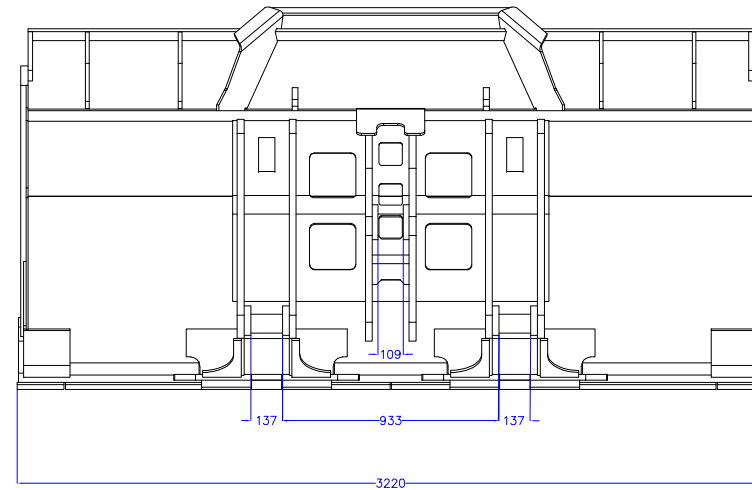

CAT GP BUCKET

TO FIT
WEIGHT
CAPACITY

CAT 966 Size - Pin on
2400kg
3m3 Struck

CAT 966 GP Base edge

CAT 966 GP bucket cutting edge