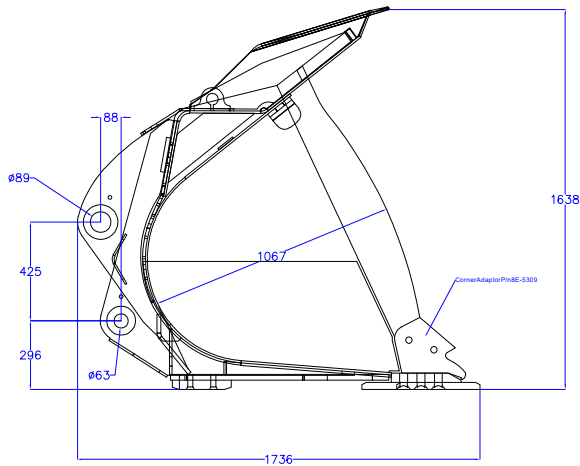

CAT GP BUCKET

TO FIT
WEIGHT
CAPACITY

CAT 966 Size - Pin on
2400kg
3m3 Struck

CAT 966 GP Base edge

CAT 966 GP bucket cutting edge