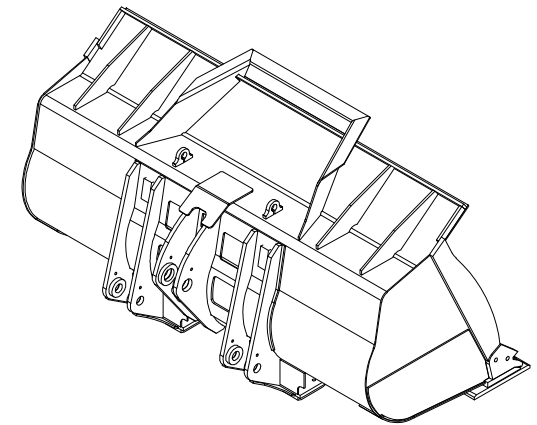

CAT GP BUCKET

TO FIT
WEIGHT
CAPACITY

CAT 966 Size - Pin on
2400kg
3m3 Struck

CAT 966 GP Base edge

CAT 966 GP bucket cutting edge