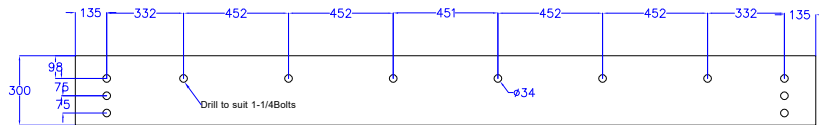

CAT GP BUCKET

TO FIT
WEIGHT
CAPACITY

CAT 966 Size - Pin on
2400kg
3m3 Struck

CAT 966 GP Base edge

CAT 966 GP bucket cutting edge