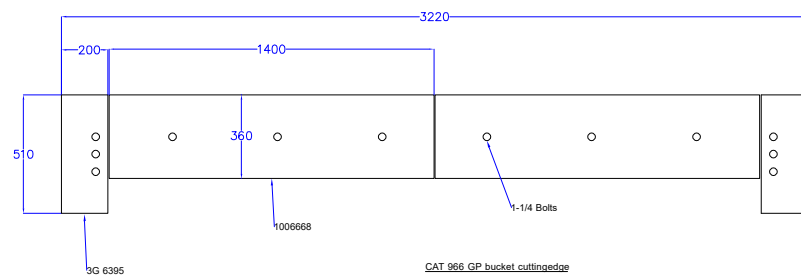

CAT GP BUCKET

TO FIT
WEIGHT
CAPACITY

CAT 966 Size - Pin on
2400kg
3m3 Struck

CAT 966 GP Base edge

CAT 966 GP bucket cutting edge