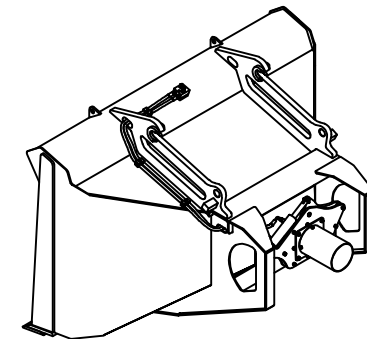

STEMMING BUCKET

TO FIT	EURO/VOLVO PICK UP'S
WEIGHT	1100kg
WIDTH	2360mm
CAPACITY	2.0M3

Removable bottom chute Assembly