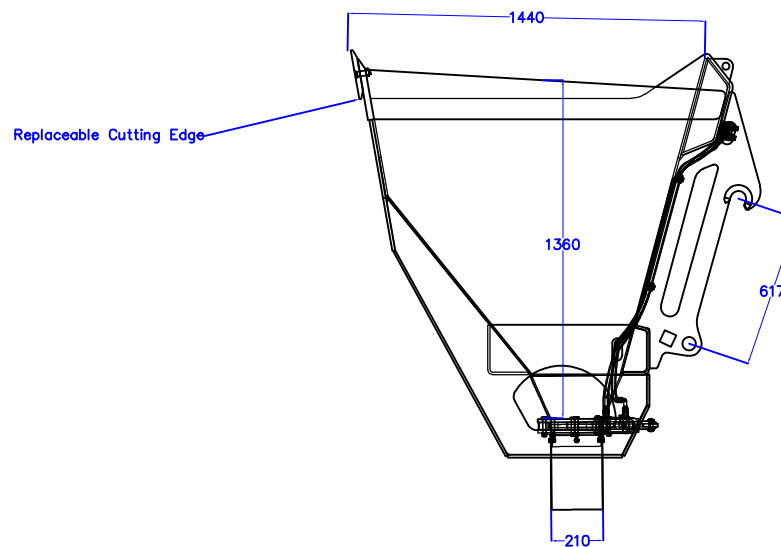

STEMMING BUCKET

TO FIT	EURO/VOLVO PICK UP'S
WEIGHT	1100kg
WIDTH	2360mm
CAPACITY	2.0M3

Removable bottom chute Assembly