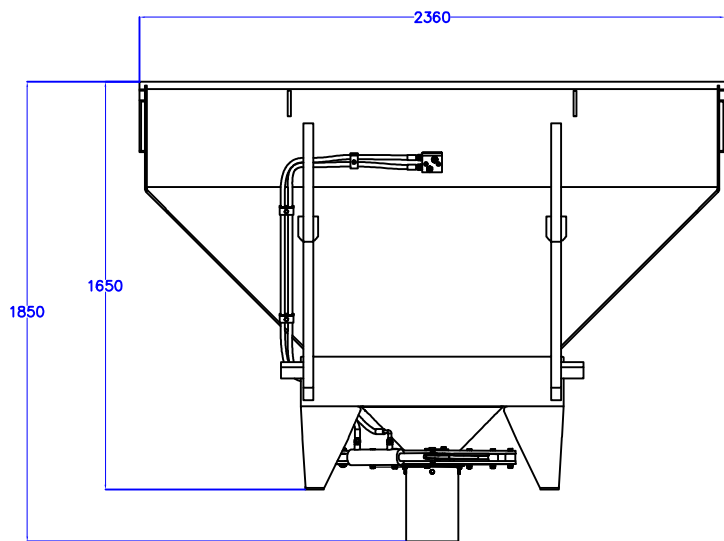

STEMMING BUCKET

TO FIT	EURO/VOLVO PICK UP'S
WEIGHT	1100kg
WIDTH	2360mm
CAPACITY	2.0M3

Removable bottom chute Assembly