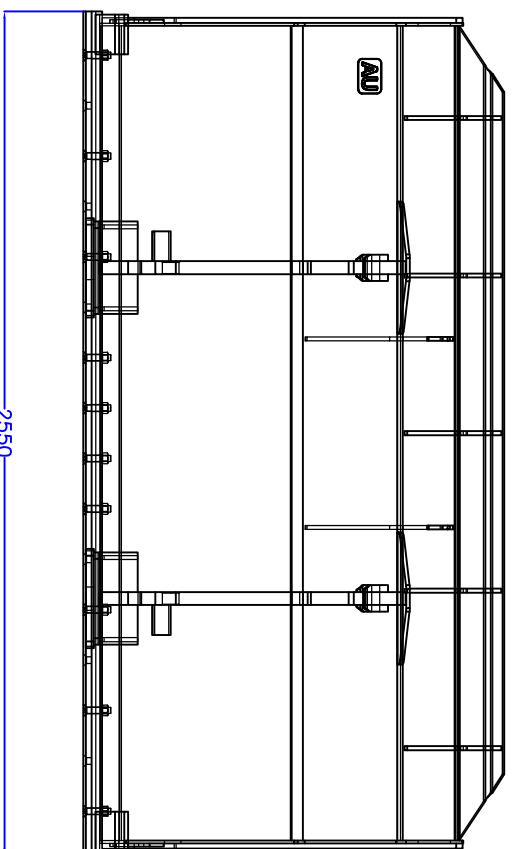

GP BUCKET WITH EURO PICK UPS

WEIGHT 1070kg
CAPACITY 1.8m³ Struck
WIDTH 2550MM

2550

1270

1375