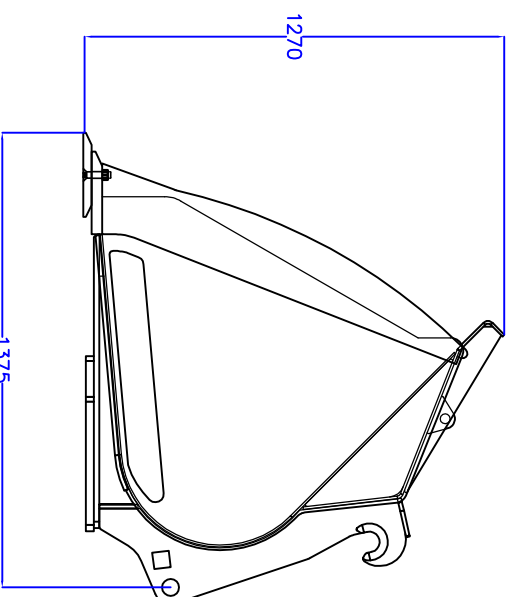

GP BUCKET WITH EURO PICK UPS

WEIGHT 1070kg
CAPACITY 1.8m³ Struck
WIDTH 2550MM

2550

1270

1375