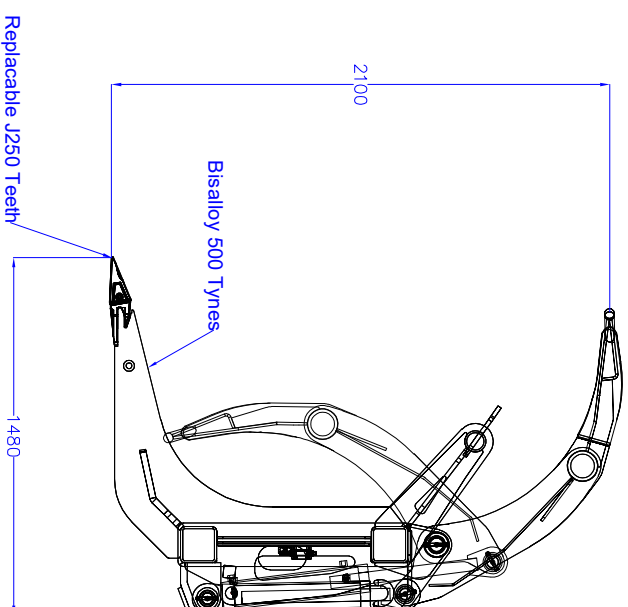

SCRUB RAKE 2685mm WIDE

TO FIT VOLVO/ EURO PICK UP'S  
WEIGHT 2100kg

**AU**  
BUCKETS &  
ATTACHMENTS