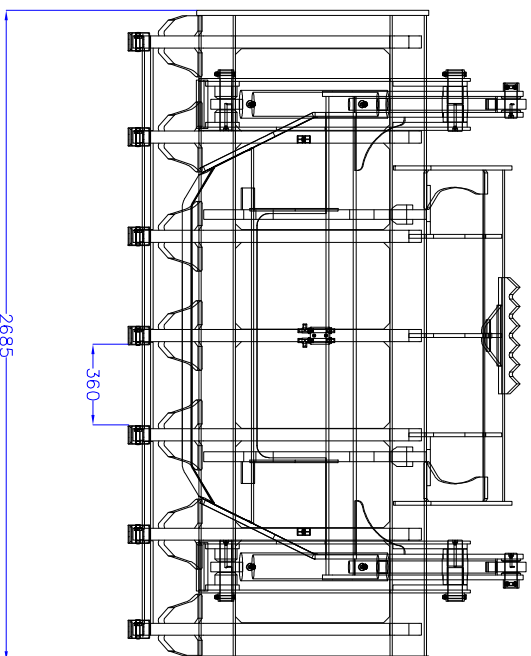

SCRUB RAKE 2685mm WIDE

TO FIT VOLVO/ EURO PICK UP'S  
WEIGHT 2100kg

**AU**  
BUCKETS &  
ATTACHMENTS