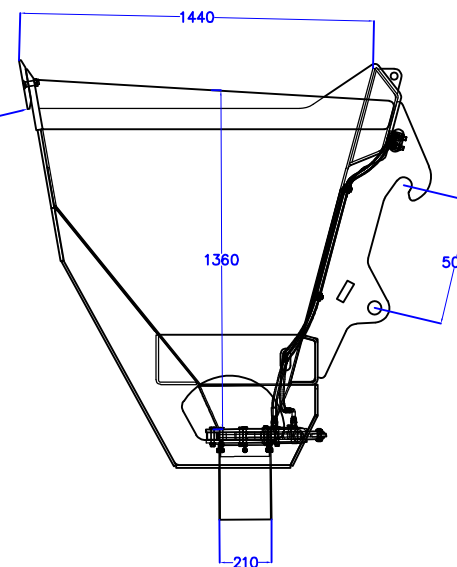

STEMMING BUCKET

TO FIT
WEIGHT
WIDTH
CAPACITY

CAT IT PICK UP'S
1100kg
2360mm
2.0M3

Replaceable Cutting Edge

Removable bottom chute Assembly