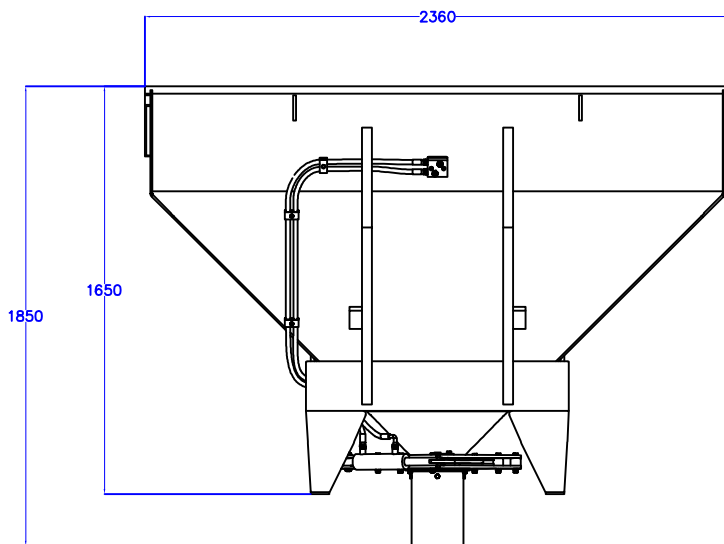

STEMMING BUCKET

TO FIT
WEIGHT
WIDTH
CAPACITY

CAT IT PICK UP'S
1100kg
2360mm
2.0M3

Replaceable Cutting Edge

Removable bottom chute Assembly