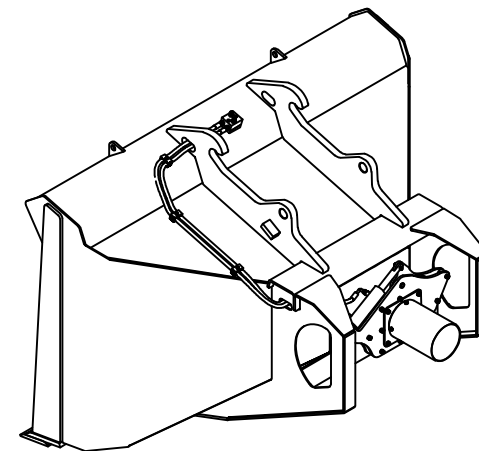

STEMMING BUCKET

TO FIT
WEIGHT
WIDTH
CAPACITY

CAT IT PICK UP'S
1100kg
2360mm
2.0M3

Replaceable Cutting Edge

Removable bottom chute Assembly