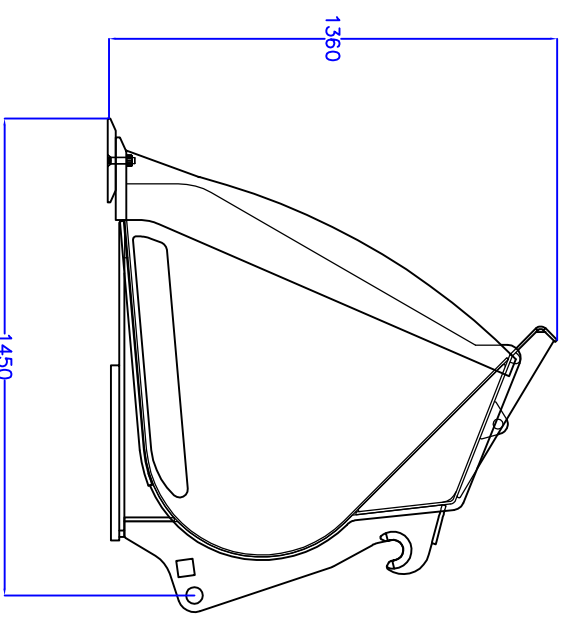

GP BUCKET WITH EURO PICK UPS

WEIGHT	1200kg
CAPACITY	2.3m ³ Struck
WIDTH	2900MM

2900

1360

1450