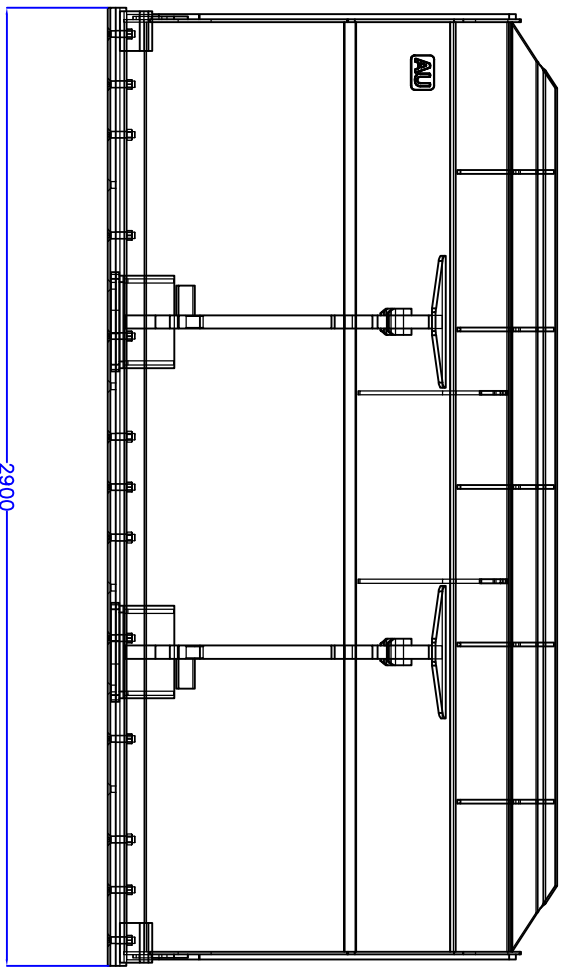

GP BUCKET WITH EURO PICK UPS

WEIGHT	1200kg
CAPACITY	2.3m ³ Struck
WIDTH	2900MM

2900

1360

1450