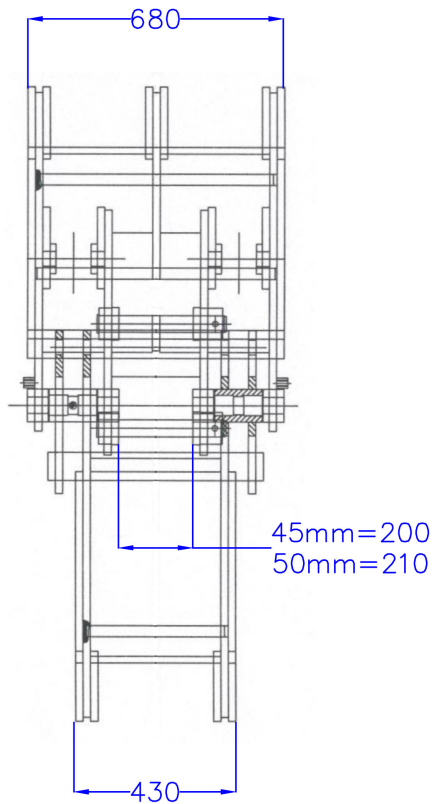

5T HYDRAULIC GRAB
45MM PINS

WEIGHT 380kg
 EAR SPACING 200mm
 PIN SIZE 45mm
 PIN CTR A=270mm
 B=340mm
 C=230mm

5T HYDRAULIC GRAB
50MM PINS

WEIGHT 380kg
 EAR SPACING 210mm
 PIN SIZE 50mm
 PIN CTR A=310mm