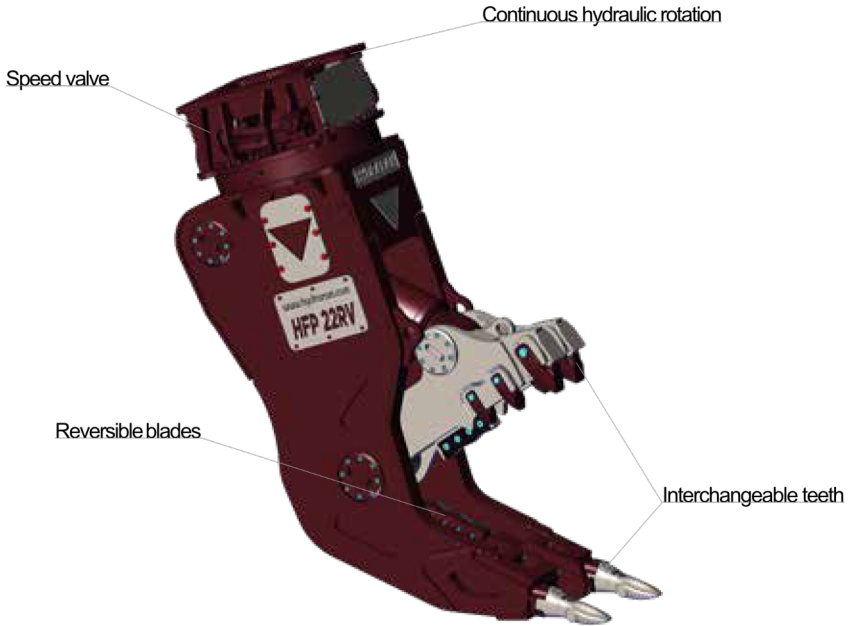

HFP-RV SERIES

Fixed pulverizers with rotation

ROTATING PULVERIZERS

HFP-22RV

	Excavator class ¹	t	23 - 28
	Weight	kg	2425
	Jaw opening	mm	825
	Cutter length	mm	260
	Working pressure	bar	350
	Oilflow at open/close	l/min	200 - 300
	Working pressure rotation	bar	140
	Oilflow rotation	l/min	10
	Open/close	sec.	2.0 / 2.7